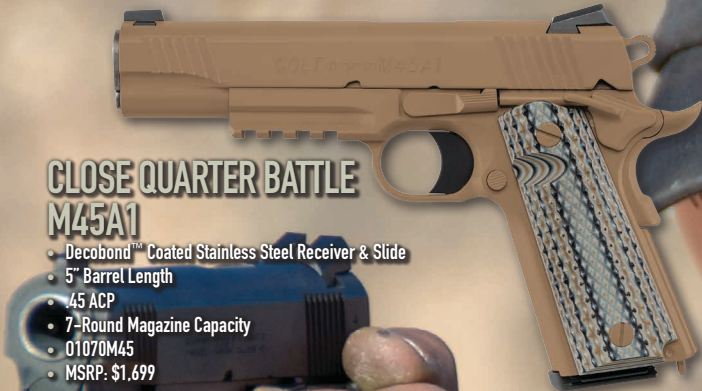

CLOSE QUARTER BATTLE M45A1

- Decohond™ Coated Stainless Steel Receiver & Slide
- 5" Barrel Length
- .45 ACP
- 7-Round Magazine Capacity
- 01070M45
- MSRP: $1,699