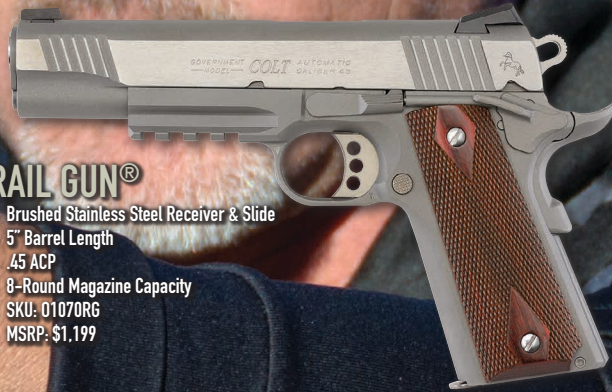

- Decohond™ Coated Stainless Steel Receiver & Slide
- 5" Barrel Length
- .45 ACP
- 7-Round Magazine Capacity
- 01070M45
- MSRP: \$1,699

RAIL GUN®

- Black Cerakoted Stainless Steel Receiver & Slide
- 5" Barrel Length
- .45 ACP
- 8-Round Magazine Capacity
- SKU: 01980RG
- MSRP: \$1,249

RAIL GUN®

- Brushed Stainless Steel Receiver & Slide
- 5" Barrel Length
- .45 ACP
- 8-Round Magazine Capacity
- SKU: 01070RG
- MSRP: \$1,199

DELTA ELITE® & COMBAT ELITE®

DELTA ELITE®

- Brushed Stainless Steel Receiver & Slide
- 5" Barrel Length
- 10mm Auto
- 8-Round Magazine Capacity
- SKU: 02020
- MSRP: \$1,099