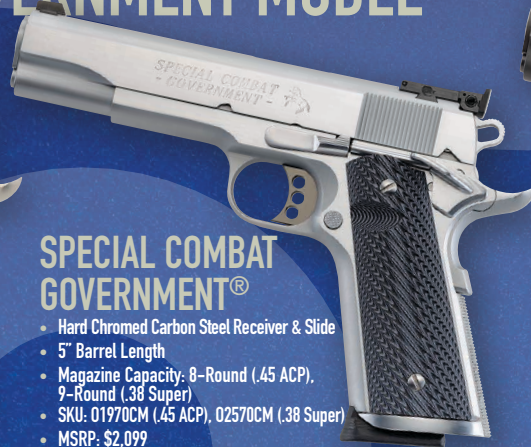

COLT®

2016

CUSTOM SHOP GOVERNMENT MODEL®

SPECIAL COMBAT GOVERNMENT®

- Hard Chromed Carbon Steel Receiver
- Blued Carbon Steel Slide
- 5" Barrel Length
- Magazine Capacity: 8-Round (.45 ACP), 9-Round (.38 Super)
- SKU: 01980CM (.45 ACP), 02580CM (.38 Super)
- MSRP: \$2,099

SPECIAL COMBAT GOVERNMENT®

- Hard Chromed Carbon Steel Receiver & Slide
- 5" Barrel Length
- Magazine Capacity: 8-Round (.45 ACP), 9-Round (.38 Super)
- SKU: 01970CM (.45 ACP), 02570CM (.38 Super)
- MSRP: \$2,099