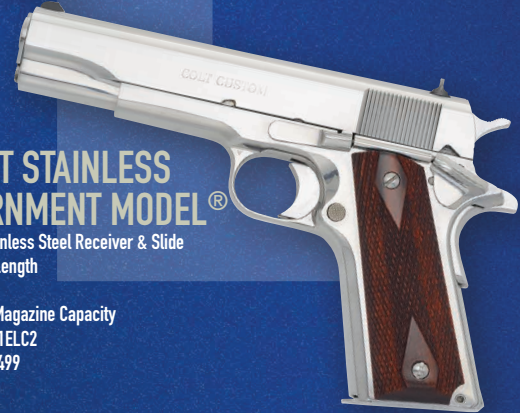

COLT®

2016

CUSTOM SHOP GOVERNMENT MODEL®

SPECIAL COMBAT GOVERNMENT®

- Hard Chromed Carbon Steel Receiver
- Blued Carbon Steel Slide
- 5" Barrel Length
- Magazine Capacity: 8-Round (.45 ACP), 9-Round (.38 Super)
- SKU: 01980CM (.45 ACP), 02580CM (.38 Super)
- MSRP: \$2,099

SPECIAL COMBAT GOVERNMENT®

- Hard Chromed Carbon Steel Receiver & Slide
- 5" Barrel Length
- Magazine Capacity: 8-Round (.45 ACP), 9-Round (.38 Super)
- SKU: 01970CM (.45 ACP), 02570CM (.38 Super)
- MSRP: \$2,099

SPECIAL COMBAT GOVERNMENT®

- Blued Carbon Steel Receiver & Slide
- 5" Barrel Length
- .45 ACP
- 8-Round Magazine Capacity
- SKU: 01990CM
- MSRP: \$2,099

SPECIAL COMBAT GOVERNMENT® CARRY

- Blued Carbon Steel Receiver & Slide
- 5" Barrel Length
- .45 ACP
- 8-Round Magazine Capacity
- Novak® Extreme Duty Night Sights
- SKU: 01970CY
- MSRP: \$2,099

BRIGHT STAINLESS GOVERNMENT MODEL®

- Bright Stainless Steel Receiver & Slide
- 5" Barrel Length
- .38 Super
- 9-Round Magazine Capacity
- SKU: 02071ELC2
- MSRP: \$1,499

WILEY CLAPP PISTOLS

GOVERNMENT MODEL®